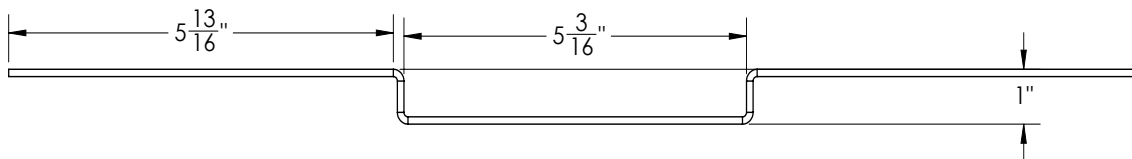

# ST 125 Specifications

**ID** Infinity Drain

## ST 125:

- 304 Stainless steel placement brackets
- Allows FF 125 series products to recess 1" into the subfloor

**Infinity Drain**  
145 Dixon Avenue  
Amityville, NY 11701  
Phone: 516.767.6786  
Fax: 516.740.3066  
www.infinitydrain.com