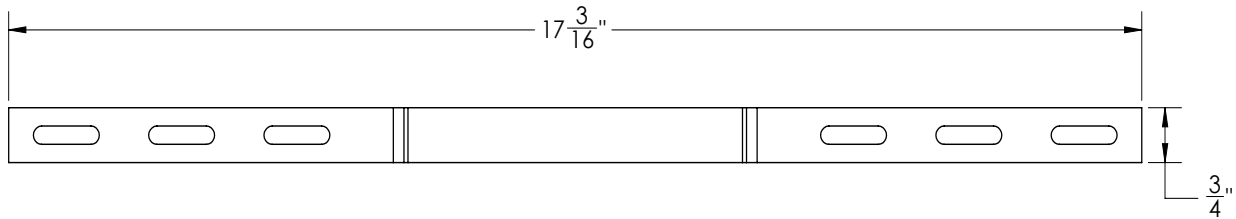

# ST 125 Specifications

**ID** Infinity Drain

## ST 125:

- 304 Stainless steel placement brackets
- Allows FF 125 series products to recess 1" into the subfloor

**Infinity Drain**  
145 Dixon Avenue  
Amityville, NY 11701  
Phone: 516.767.6786  
Fax: 516.740.3066  
www.infinitydrain.com