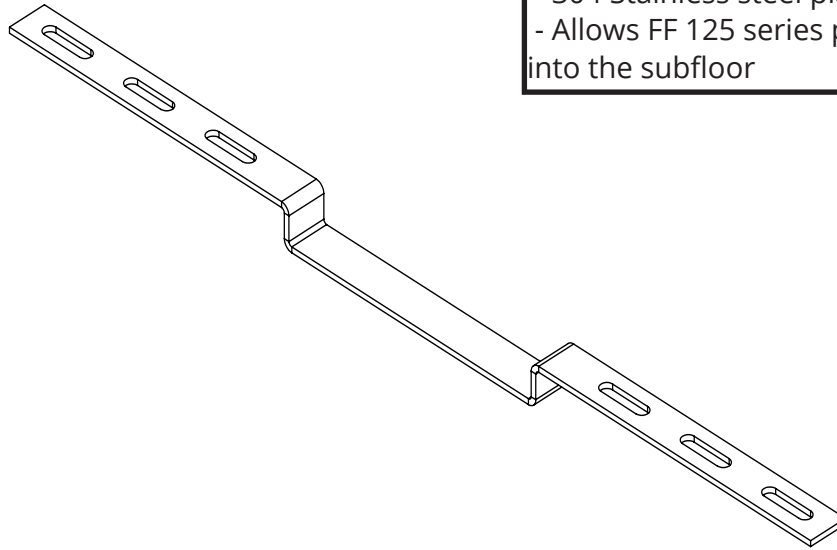

# ST 125 Specifications

**ID** Infinity Drain

## ST 125:

- 304 Stainless steel placement brackets
- Allows FF 125 series products to recess 1" into the subfloor

**Infinity Drain**  
145 Dixon Avenue  
Amityville, NY 11701  
Phone: 516.767.6786  
Fax: 516.740.3066  
www.infinitydrain.com