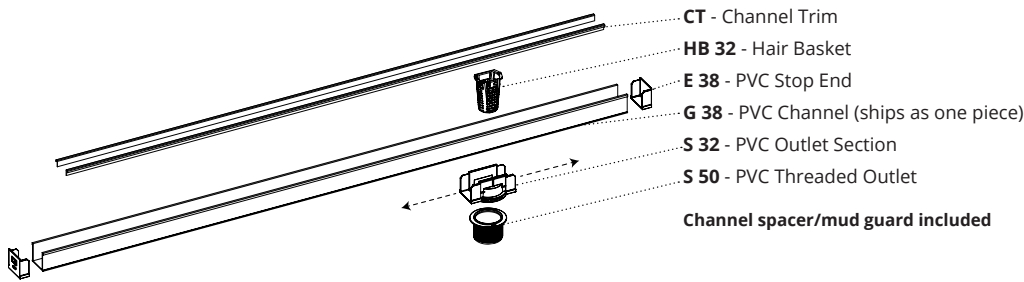

### Site Sizable Series Roughs Only Kits.

The Rough Only Kits include the PVC components and channel trim for the S-AG 38 and S-DG 38 series. Add a clamp down drain to complete components needed for installation.