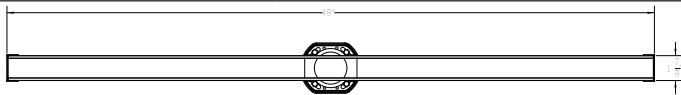

48" Roughs Only Kit Includes:

- 1 - G 3848 PVC Channel
- 2 - E 38 PVC Stop End
- 1 - S 32 PVC Outlet Section
- 1 - CS 3848 Channel Spacer
- 1 - S 50 PVC Threaded Outlet
- 2 - CT 48 Channel Trim
- 1 - HB 32 Hair Basket

- RG 3848 SS
- RG 3848 PS
- RG 3848 ORB
- RG 3848 SB
- RG 3848 BK

60" Roughs Only Kit Includes:

- 1 - G 3860 PVC Channel
- 2 - E 38 PVC Stop End
- 1 - S 32 PVC Outlet Section
- 1 - CS 3860 Channel Spacer
- 1 - S 50 PVC Threaded Outlet
- 2 - CT 60 Channel Trim
- 1 - HB 32 Hair Basket

- RG 3860 SS
- RG 3860 PS
- RG 3860 ORB
- RG 3860 SB
- RG 3860 BK