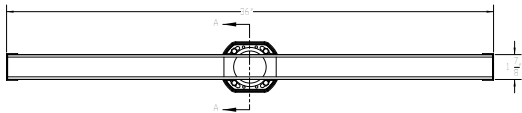

RG 38 Specifications

ID Infinity Drain

Site Sizable Series Roughs Only Kits.

The Rough Only Kits include the PVC components and channel trim for the S-AG 38 and S-DG 38 series. Add a clamp down drain to complete components needed for installation.

The grate and hair maintenance kit can be purchased separately and are not needed for installation.

Full lengths shown. The channel and channel trim length can be cut on-site, and the drain outlet(s) can be located anywhere along the channel run.

36" Roughs Only Kit Includes:

- 1 - G 3836 PVC Channel
- 2 - E 38 PVC Stop End
- 1 - S 32 PVC Outlet Section
- 1 - CS 3836 Channel Spacer
- 1 - S 50 PVC Threaded Outlet
- 2 - CT 36 Channel Trim
- 1 - HB 32 Hair Basket

- RG 3836 SS
- RG 3836 PS
- RG 3836 ORB
- RG 3836 SB
- RG 3836 BK

To order the roughs without the channel trim use PVC Components Only Kit.

PVC Components Only Kit Includes the G 38 PVC Channel, E 38 PVC Stop Ends, S 32 PVC Outlet Section(s), CS 38 Channel Spacer, S 50 PVC Threaded Outlet(s), and HB 32 Hair Basket(s).	RG 3836
	RG 3848
	RG 3860
	RG 3872 (Two outlets)
	RG 3896 (Two outlets)

48" Roughs Only Kit Includes:

- 1 - G 3848 PVC Channel
- 2 - E 38 PVC Stop End
- 1 - S 32 PVC Outlet Section
- 1 - CS 3848 Channel Spacer
- 1 - S 50 PVC Threaded Outlet
- 2 - CT 48 Channel Trim
- 1 - HB 32 Hair Basket

- RG 3848 SS
- RG 3848 PS
- RG 3848 ORB
- RG 3848 SB
- RG 3848 BK

60" Roughs Only Kit Includes:

- 1 - G 3860 PVC Channel
- 2 - E 38 PVC Stop End
- 1 - S 32 PVC Outlet Section
- 1 - CS 3860 Channel Spacer
- 1 - S 50 PVC Threaded Outlet
- 2 - CT 60 Channel Trim
- 1 - HB 32 Hair Basket

- RG 3860 SS
- RG 3860 PS
- RG 3860 ORB
- RG 3860 SB
- RG 3860 BK

72" Roughs Only Kit Includes:

- 1 - G 3872 PVC Channel
- 2 - E 38 PVC Stop End
- 2 - S 32 PVC Outlet Section
- 1 - CS 3872 Channel Spacer
- 2 - S 50 PVC Threaded Outlet
- 2 - CT 72 Channel Trim
- 2 - HB 32 Hair Basket

- RG 3872 SS
- RG 3872 PS
- RG 3872 ORB
- RG 3872 SB
- RG 3872 BK

96" Roughs Only Kit Includes: