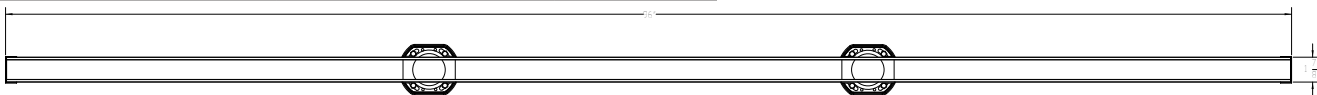

Infinity Drain
145 Dixon Avenue
Amityville, NY 11701
Phone: 516.767.6786
Fax: 516.740.3066
www.InfinityDrain.com

Note: Installer must verify all rough-in dimensions prior to installation and consult local and national codes. Conformity and compliance to local and national codes are the responsibility of the installer.