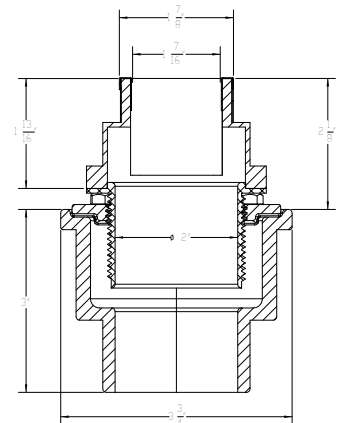

Infinity Drain
145 Dixon Avenue
Amityville, NY 11701
Phone: 516.767.6786
Fax: 516.740.3066
www.InfinityDrain.com

Note: Installer must verify all rough-in dimensions prior to installation and consult local and national codes. Conformity and compliance to local and national codes are the responsibility of the installer.