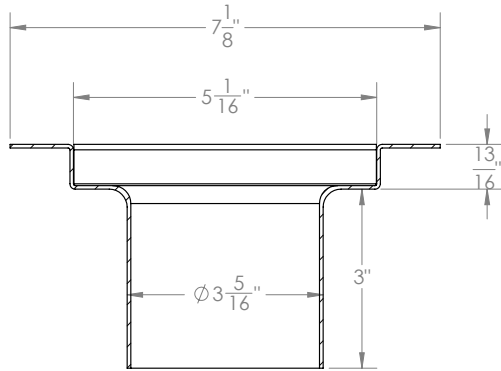

FC 125 Specifications

FC 125:

- Stainless steel flanged channel for FF 125 Series
- Fixed Length NOT Site Sizable™
- Compatible with liquid / fabric waterproofing
- 3" High Flow No-hub outlet connection via rubber coupling (not included with channel)

Models (overall dimensions):

- FC 12532: 34 1/8" L x 7 1/8" W x 4" H
- FC 12536: 38 1/8" L x 7 1/8" W x 4" H
- FC 12542: 44 1/8" L x 7 1/8" W x 4" H
- FC 12548: 50 1/8" L x 7 1/8" W x 4" H
- FC 12560: 62 1/8" L x 7 1/8" W x 4" H
- FC 12560: 62 1/8" L x 4 1/2" W x 4" H