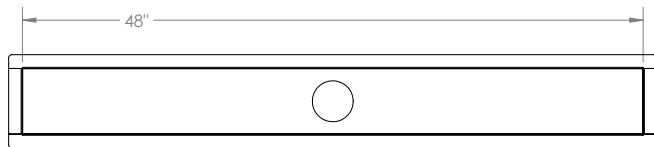

FC 125 Specifications

FC 125:

- Stainless steel flanged channel for FF 125 Series
- Fixed Length NOT Site Sizable™
- Compatible with liquid / fabric waterproofing
- 3" High Flow No-hub outlet connection via rubber coupling (not included with channel)

Models (overall dimensions):

- FC 12532: 34 1/8" L x 7 1/8" W x 4" H
- FC 12536: 38 1/8" L x 7 1/8" W x 4" H
- FC 12542: 44 1/8" L x 7 1/8" W x 4" H
- FC 12548: 50 1/8" L x 7 1/8" W x 4" H
- FC 12560: 62 1/8" L x 7 1/8" W x 4" H
- FC 12560: 62 1/8" L x 4 1/2" W x 4" H