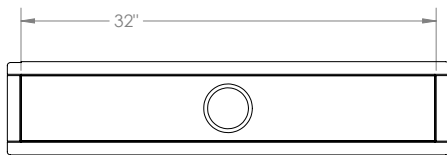

FC 125 Specifications

FC 125:

- Stainless steel flanged channel for FF 125 Series
- Fixed Length NOT Site Sizable™
- Compatible with liquid / fabric waterproofing
- 3" High Flow No-hub outlet connection via rubber coupling (not included with channel)

Models (overall dimensions):

- FC 12532: 34 1/8" L x 7 1/8" W x 4" H
- FC 12536: 38 1/8" L x 7 1/8" W x 4" H
- FC 12542: 44 1/8" L x 7 1/8" W x 4" H
- FC 12548: 50 1/8" L x 7 1/8" W x 4" H
- FC 12560: 62 1/8" L x 7 1/8" W x 4" H
- FC 12560: 62 1/8" L x 4 1/2" W x 4" H