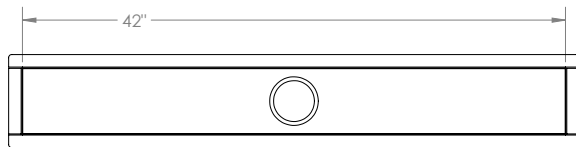

FC 125 Specifications

FC 125:

- Stainless steel flanged channel for FF 125 Series
- Fixed Length NOT Site Sizable™
- Compatible with liquid / fabric waterproofing
- 3" High Flow No-hub outlet connection via rubber coupling (not included with channel)

Models (overall dimensions):

- FC 12532: 34 1/8" L x 7 1/8" W x 4" H
- FC 12536: 38 1/8" L x 7 1/8" W x 4" H
- FC 12542: 44 1/8" L x 7 1/8" W x 4" H
- FC 12548: 50 1/8" L x 7 1/8" W x 4" H
- FC 12560: 62 1/8" L x 7 1/8" W x 4" H
- FC 12560: 62 1/8" L x 4 1/2" W x 4" H