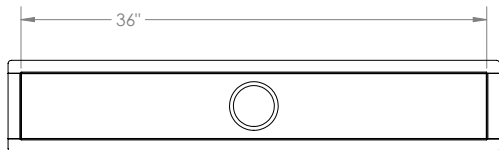

FC 125 Specifications

FC 125:

- Stainless steel flanged channel for FF 125 Series
- Fixed Length NOT Site Sizable™
- Compatible with liquid / fabric waterproofing
- 3" High Flow No-hub outlet connection via rubber coupling (not included with channel)

Models (overall dimensions):

- FC 12532: 34 1/8" L x 7 1/8" W x 4" H
- FC 12536: 38 1/8" L x 7 1/8" W x 4" H
- FC 12542: 44 1/8" L x 7 1/8" W x 4" H
- FC 12548: 50 1/8" L x 7 1/8" W x 4" H
- FC 12560: 62 1/8" L x 7 1/8" W x 4" H
- FC 12560: 62 1/8" L x 4 1/2" W x 4" H