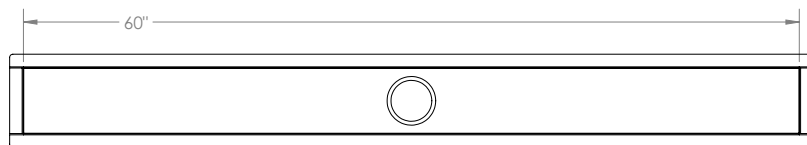

FC 125 Specifications

FC 125:

- Stainless steel flanged channel for FF 125 Series
- Fixed Length NOT Site Sizable™
- Compatible with liquid / fabric waterproofing
- 3" High Flow No-hub outlet connection via rubber coupling (not included with channel)

Models (overall dimensions):

- FC 12532: 34 1/8" L x 7 1/8" W x 4" H
- FC 12536: 38 1/8" L x 7 1/8" W x 4" H
- FC 12542: 44 1/8" L x 7 1/8" W x 4" H
- FC 12548: 50 1/8" L x 7 1/8" W x 4" H
- FC 12560: 62 1/8" L x 7 1/8" W x 4" H
- FC 12560: 62 1/8" L x 4 1/2" W x 4" H