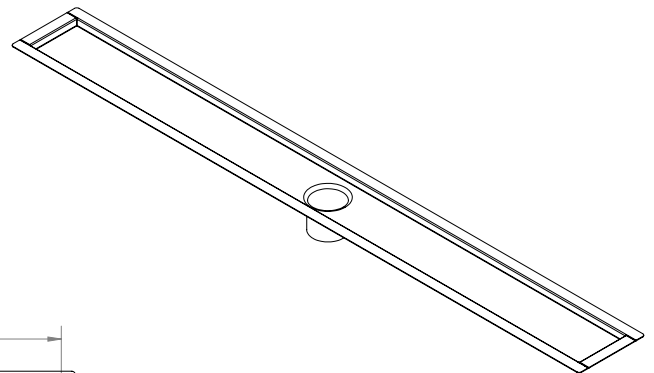

FC 125 Specifications

FC 125:

- Stainless steel flanged channel for FF 125 Series
- Fixed Length NOT Site Sizable™
- Compatible with liquid / fabric waterproofing
- 3" High Flow No-hub outlet connection via rubber coupling (not included with channel)

Models (overall dimensions):

- FC 12532: 34 1/8" L x 7 1/8" W x 4" H
- FC 12536: 38 1/8" L x 7 1/8" W x 4" H
- FC 12542: 44 1/8" L x 7 1/8" W x 4" H
- FC 12548: 50 1/8" L x 7 1/8" W x 4" H
- FC 12560: 62 1/8" L x 7 1/8" W x 4" H
- FC 12560: 62 1/8" L x 4 1/2" W x 4" H