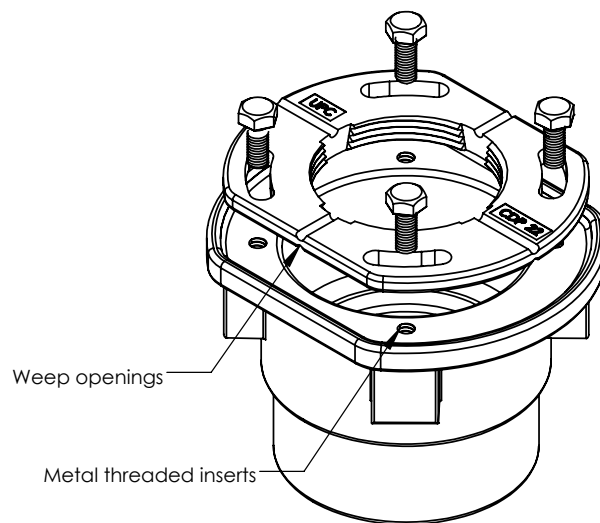

CDP 22 Specifications

ID Infinity Drain

CDP 22:

- PVC Down Drain Body Assembly
- 2" IPS Throat
- 2" No Hub Outlet
- Compatible with traditional waterproofing membranes

SECTION A-A

Infinity Drain
145 Dixon Avenue
Amityville, NY 11701
Phone: 516.767.6786
Fax: 516.740.3066
www.infinitydrain.com

NOTE: Installer must verify all rough-in dimensions prior to installation and consult local and national codes. Conformity and compliance to local and national codes are the responsibility of the installer.