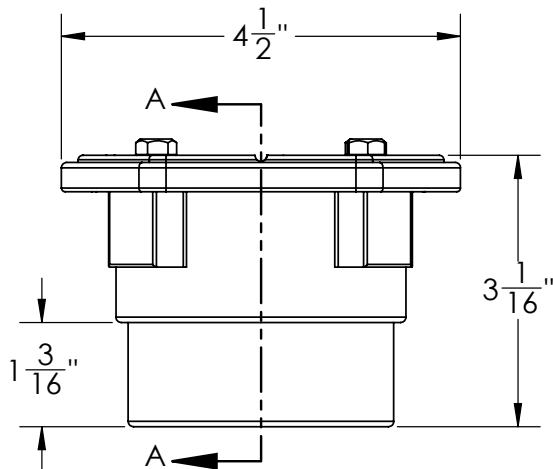

CDP 22 Specifications

ID Infinity Drain

CDP 22:

- PVC Down Drain Body Assembly
- 2" IPS Throat
- 2" No Hub Outlet
- Compatible with traditional waterproofing membranes

SECTION A-A

Infinity Drain
145 Dixon Avenue
Amityville, NY 11701
Phone: 516.767.6786
Fax: 516.740.3066
www.infinitydrain.com

NOTE: Installer must verify all rough-in dimensions prior to installation and consult local and national codes. Conformity and compliance to local and national codes are the responsibility of the installer.