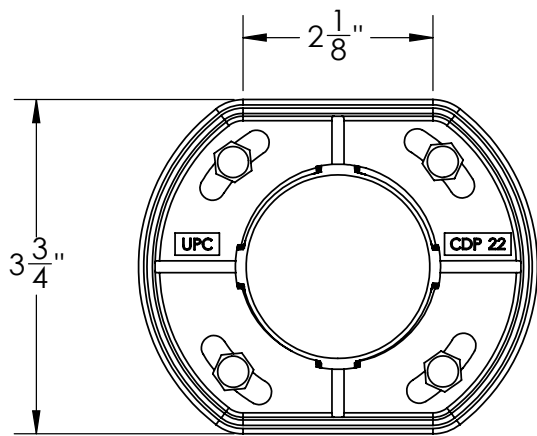

CDP 22 Specifications

ID Infinity Drain

CDP 22:

- PVC Down Drain Body Assembly
- 2" IPS Throat
- 2" No Hub Outlet
- Compatible with traditional waterproofing membranes

SECTION A-A

Infinity Drain
145 Dixon Avenue
Amityville, NY 11701
Phone: 516.767.6786
Fax: 516.740.3066
www.infinitydrain.com

NOTE: Installer must verify all rough-in dimensions prior to installation and consult local and national codes. Conformity and compliance to local and national codes are the responsibility of the installer.