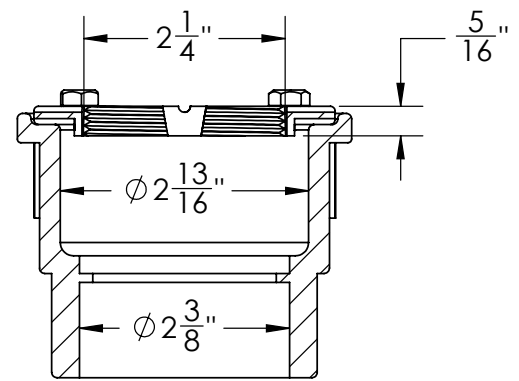

CDP 22 Specifications

ID Infinity Drain

CDP 22:

- PVC Down Drain Body Assembly
- 2" IPS Throat
- 2" No Hub Outlet
- Compatible with traditional waterproofing membranes

SECTION A-A

Infinity Drain
145 Dixon Avenue
Amityville, NY 11701
Phone: 516.767.6786
Fax: 516.740.3066
www.infinitydrain.com

NOTE: Installer must verify all rough-in dimensions prior to installation and consult local and national codes. Conformity and compliance to local and national codes are the responsibility of the installer.