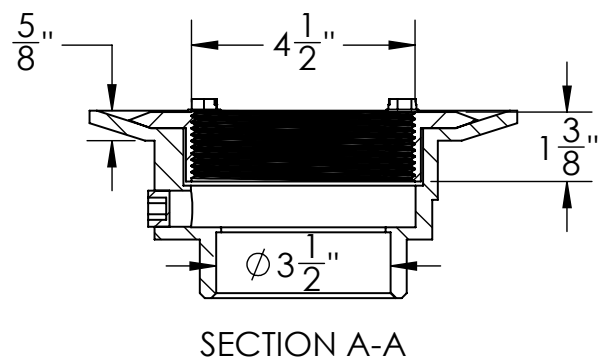

CDA 43 Specifications

ID Infinity Drain

CDA 43:

- ABS Clamp Down Drain Body Assembly
- 4" IPS Throat
- Fits over 3" waste line OR inside 4" waste line
- Compatible with traditional waterproofing membranes
- Threaded top ring
- NPT trap primer plug