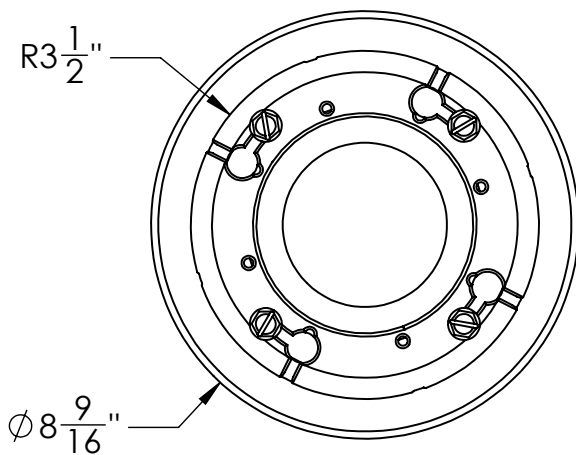

CDA 43 Specifications

ID Infinity Drain

CDA 43:

- ABS Clamp Down Drain Body Assembly
- 4" IPS Throat
- Fits over 3" waste line OR inside 4" waste line
- Compatible with traditional waterproofing membranes
- Threaded top ring
- NPT trap primer plug