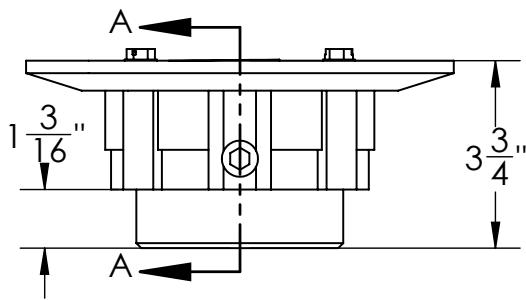

CDA 43 Specifications

ID Infinity Drain

CDA 43:

- ABS Clamp Down Drain Body Assembly
- 4" IPS Throat
- Fits over 3" waste line OR inside 4" waste line
- Compatible with traditional waterproofing membranes
- Threaded top ring
- NPT trap primer plug