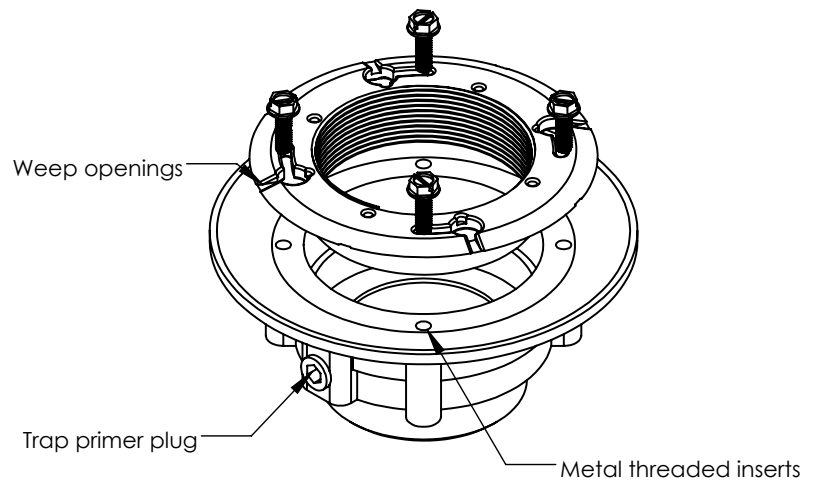

CDA 43 Specifications

ID Infinity Drain

CDA 43:

- ABS Clamp Down Drain Body Assembly
- 4" IPS Throat
- Fits over 3" waste line OR inside 4" waste line
- Compatible with traditional waterproofing membranes
- Threaded top ring
- NPT trap primer plug